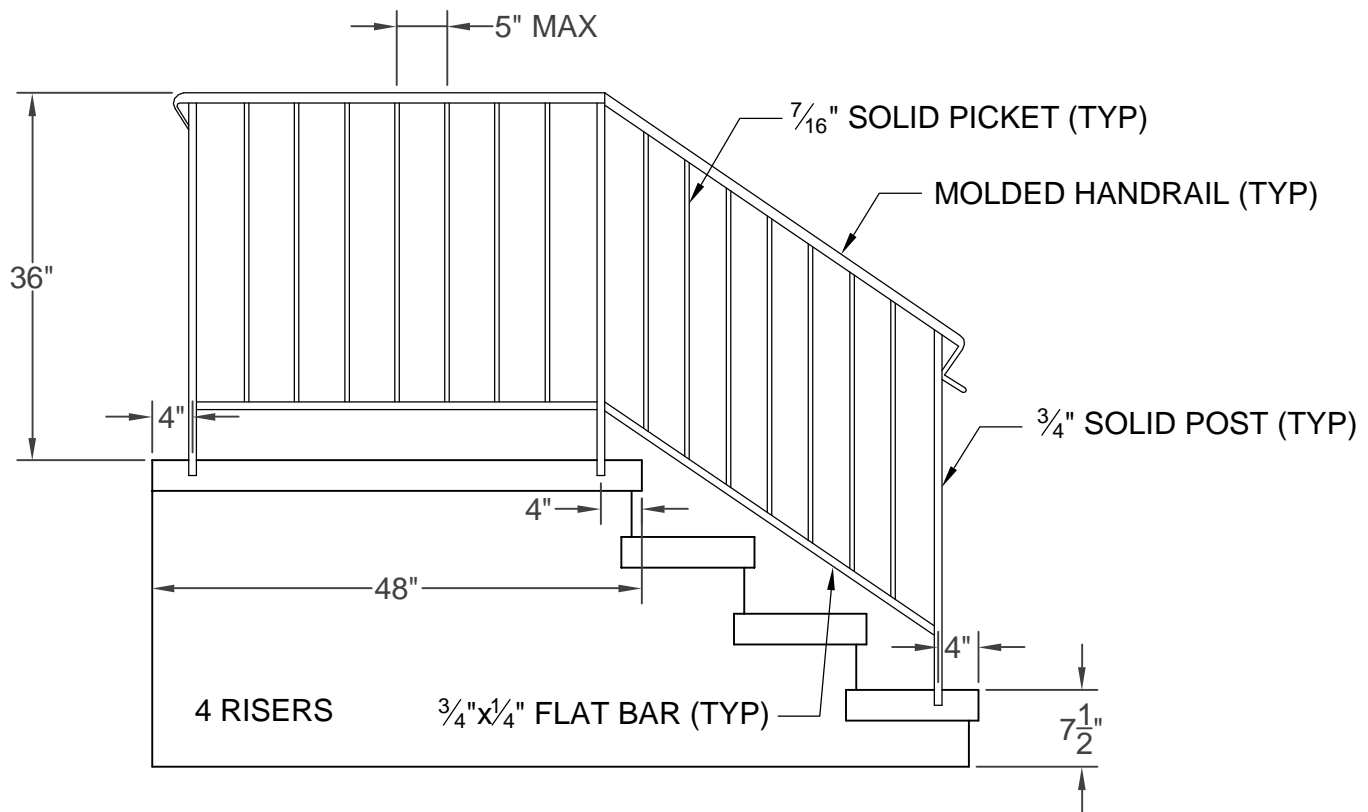

STANDARD PIPE AND IRON RAILING

1 COMMERCIAL RAIL - STANDARD

2 RESIDENTIAL RAIL - STANDARD

3 CUSTOM RAILS ARE AVAILABLE UPON REQUEST

MEANS PRE-CAST CO, INC.
151 ADAMS STEEET, BRAINTREE, MA 02184

STYLE NUMBER