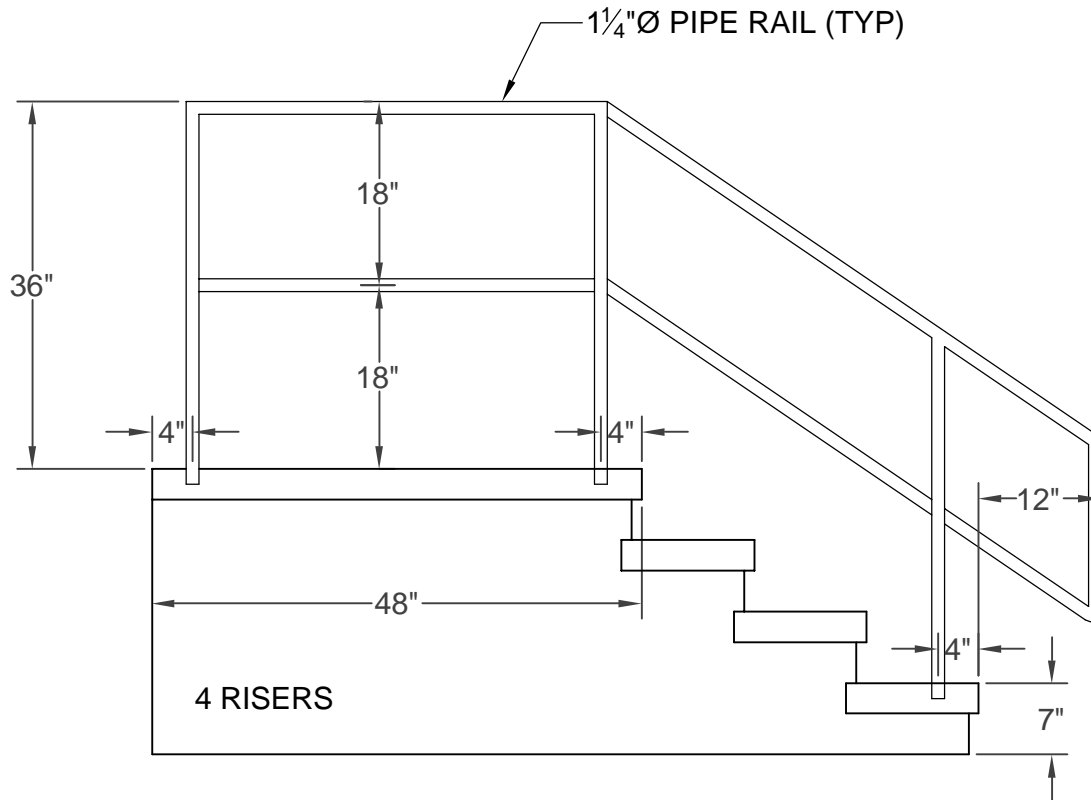

STANDARD PIPE AND IRON RAILING

1 COMMERCIAL RAIL - STANDARD

2 RESIDENTIAL RAIL - STANDARD

3 CUSTOM RAILS ARE AVAILABLE UPON REQUEST

MEANS PRE-CAST CO, INC.
151 ADAMS STEEET, BRAINTREE, MA 02184

STYLE NUMBER